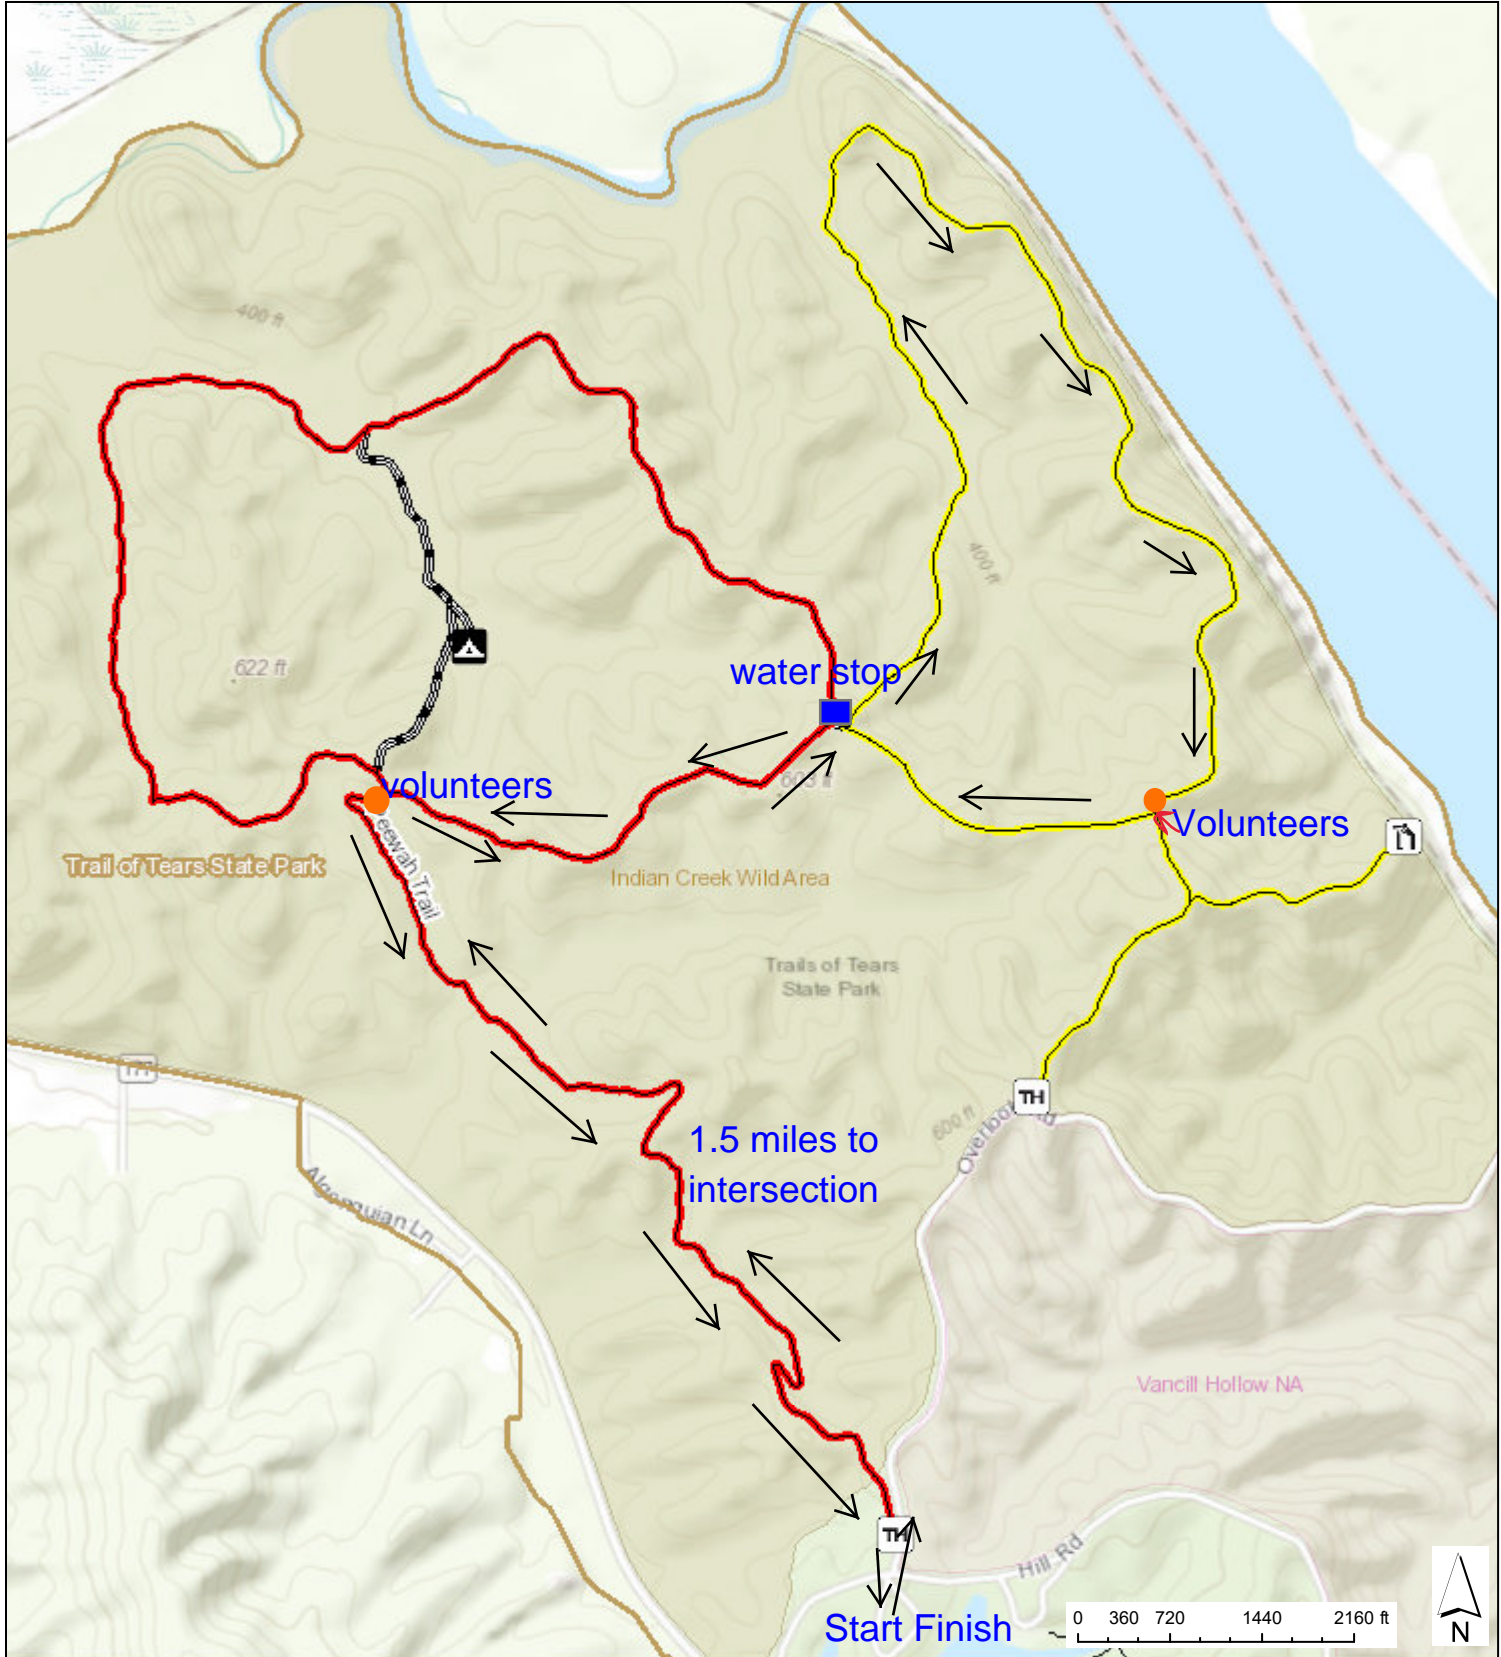

Trail of Tears State Park
Peewah Trail

Sources: Esri, HERE, Garmin, Intermap, inrement P Corp., GEBCO, USGS, FAO, NPS, NRCAN, GeoBase, IGN, Kadaster NL, Ordnance November 17, 2020 4:16:21 PM CDT

Cape Girardeau County Trail Running

Event Type: Uncategorized ▾ Gear: Add

♡ 0 ✎ ★ 🔒 ⚙

6.81 mi

Distance

13:07 min/mi

Avg Pace

1,023 C

Calories

1:29:20

Time

1,109 ft

Elev Gain

Slower Faster

Customize Charts ▾

Time Distance

Elevation