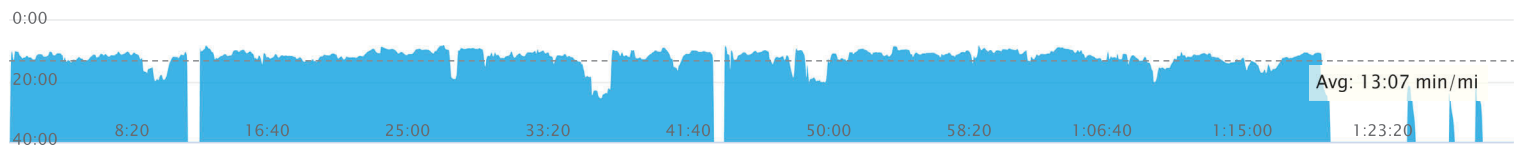

Cape Girardeau County Trail Running

Event Type: Uncategorized ▾ Gear: Add

♡ 0 ✎ ★ 🔒 ⚙

6.81 mi

Distance

13:07 min/mi

Avg Pace

1,023 C

Calories

1:29:20

Time

1,109 ft

Elev Gain

Slower Faster

Customize Charts ▾

Time Distance

Elevation

Pace

Heart Rate