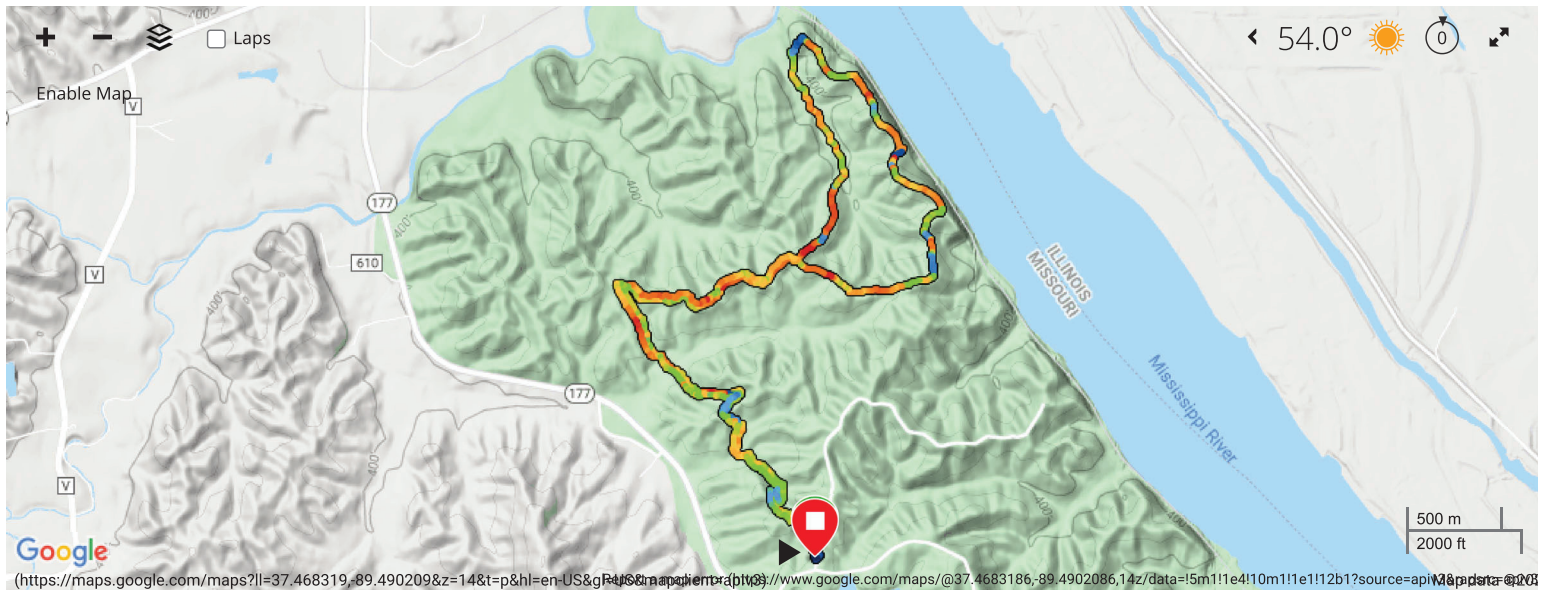

1:29:20

Time

1,109 ft

Elev Gain

Slower Faster

Customize Charts ▾

Time Distance

Elevation